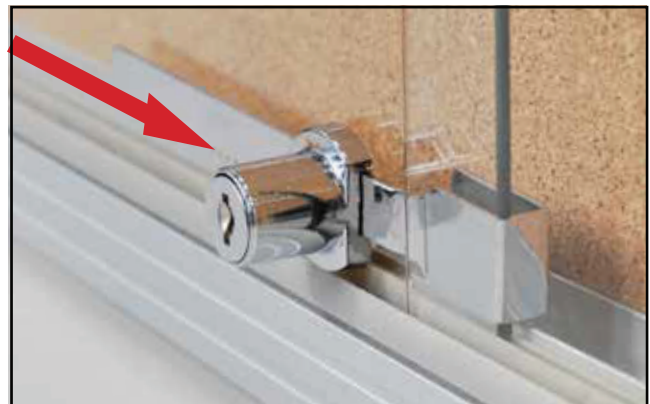

4. Slide the lock over the notched bar. Make sure the flat edge rest against the edge of the outside door.