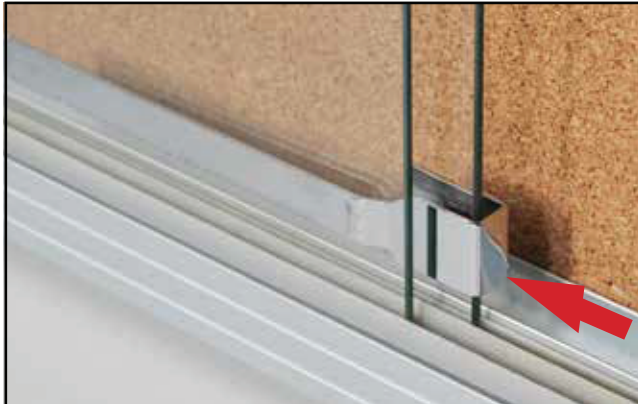

## Wall Mounting Instructions

**NOTE:** Screws and anchors for mounting the bulletin board to concrete wall is provided. Due to different constructions and safety requirements, choose appropriate hardware for the bulletin board. If you are not sure, please consult local hardware store or have a contractor to mount the board.

1. Mounting hardware supplied with noticeboard.

2. Choose desired location and height to mount the board. Use a bubble level to help. Screw the Z-brackets to the wall. Distance between the brackets (X) should be equal to the distance between the mounting plate on the back of the notice board (Y).

5. Remove the noticeboard. Align the L-Bracket with the marked position. Screw the L-Bracket into the wall.

6. Mount the board on the wall and screw the L-Bracket to the board to secure the board on the wall.

7. Noticeboard is ready to use.

**IMPORTANT:**

This unit requires  
**2 PERSON LIFT**

Attaching Showcase Lock

**1.** Slide both doors to the left. Slide the notched bar over the rear glass door as shown.

**2.** Fasten the screw on the back of the notched bar.  
NOTE: DO NOT overtighten the screws.