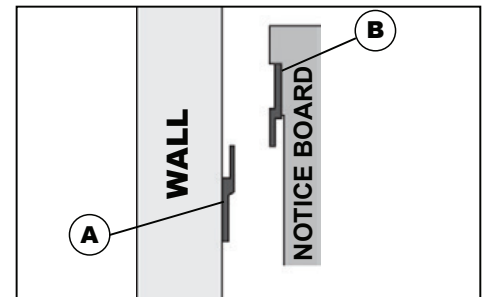

1. Mounting hardware supplied with noticeboard.

2. Choose desired location and height to mount the board. Use a bubble level to help. Screw the Z-brackets to the wall. Distance between the brackets (X) should be equal to the distance between the mounting plate on the back of the notice board (Y).

3. Lift the noticeboard over and hook the mounting plates (B) over the Z-brackets (A) as shown in (Fig. A).

Figure A.

**CAUTION:**  
Use 2 or more person to lift.

4. Align L-Bracket to the holes underneath the noticeboard and mark the position on the wall.

5. Remove the noticeboard. Align the L-Bracket with the marked position. Screw the L-Bracket into the wall.

6. Mount the board on the wall and screw the L-Bracket to the board to secure the board on the wall.

7. Noticeboard is ready to use.

**IMPORTANT:**

This unit requires  
**2 PERSON LIFT**

Attaching Showcase Lock

**1.** Slide both doors to the left. Slide the notched bar over the rear glass door as shown.

**2.** Fasten the screw on the back of the notched bar.  
NOTE: DO NOT overtighten the screws.